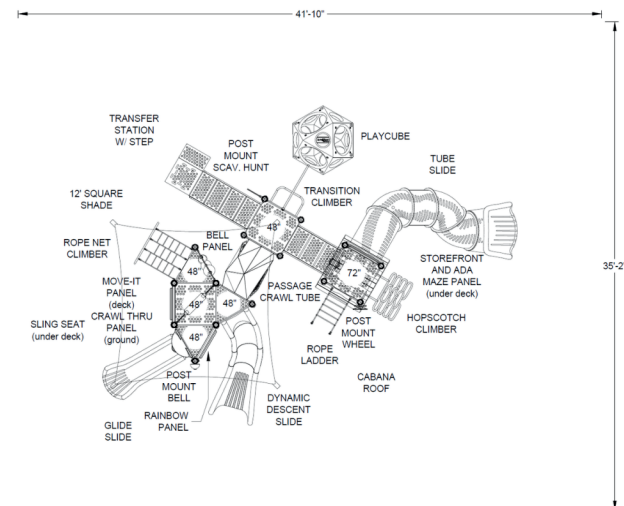

COMMUNITY + CONNECTION + ADVENTURE

▶ START YOUR ADVENTURE TODAY

1.800.669.2585

WWW.DAVEBANG.COM