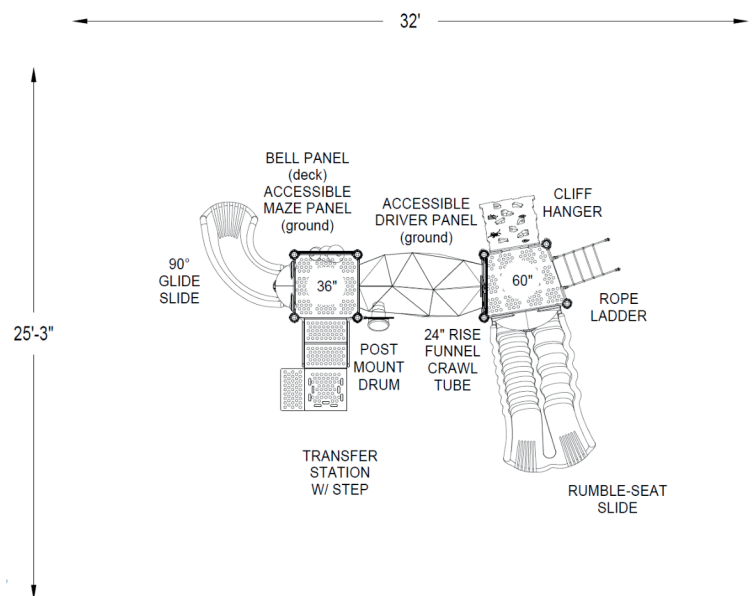

COMMUNITY + CONNECTION + ADVENTURE

▶ START YOUR ADVENTURE TODAY

1.800.669.2585

WWW.DAVEBANG.COM