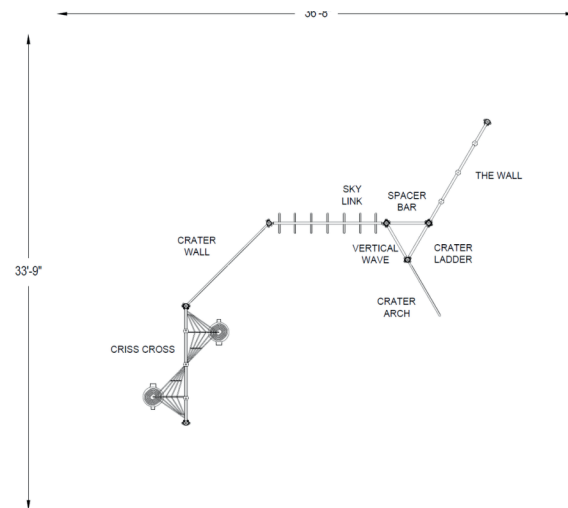

COMMUNITY + CONNECTION + ADVENTURE

▶ START YOUR ADVENTURE TODAY

1.800.669.2585

WWW.DAVEBANG.COM