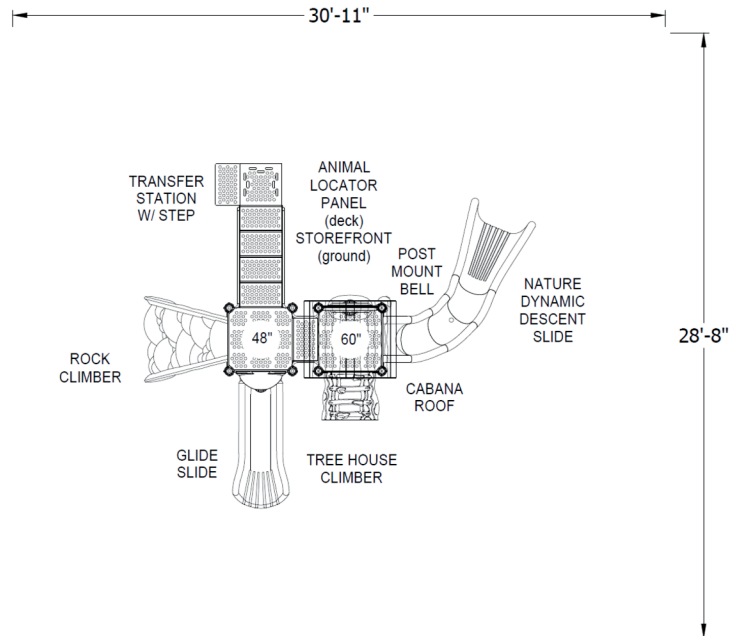

COMMUNITY + CONNECTION + ADVENTURE

▶ START YOUR ADVENTURE TODAY

1.800.669.2585

WWW.DAVEBANG.COM