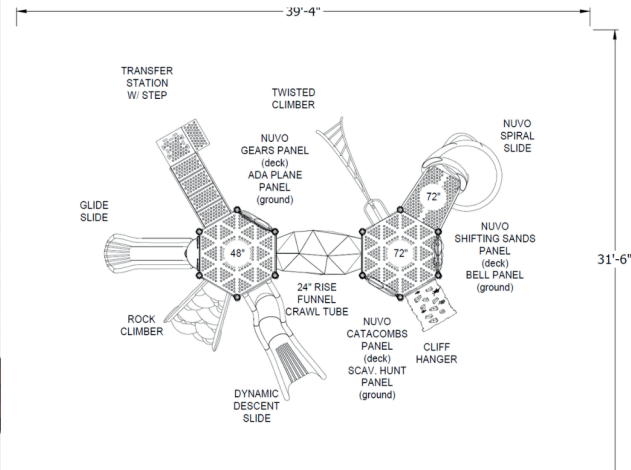

COMMUNITY + CONNECTION + ADVENTURE

▶ START YOUR ADVENTURE TODAY

1.800.669.2585

WWW.DAVEBANG.COM