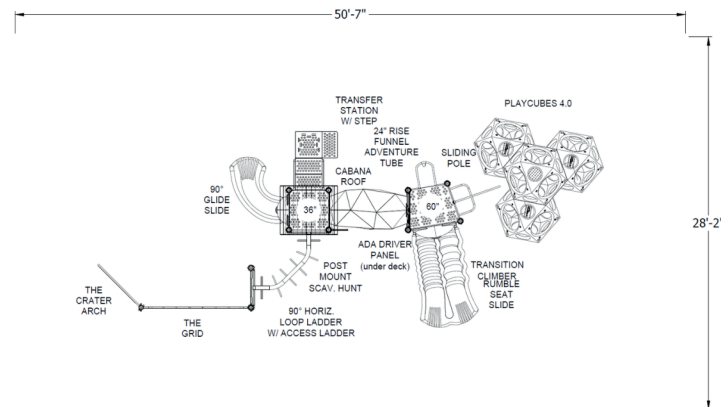

COMMUNITY + CONNECTION + ADVENTURE

▶ START YOUR ADVENTURE TODAY

1.800.669.2585

WWW.DAVEBANG.COM