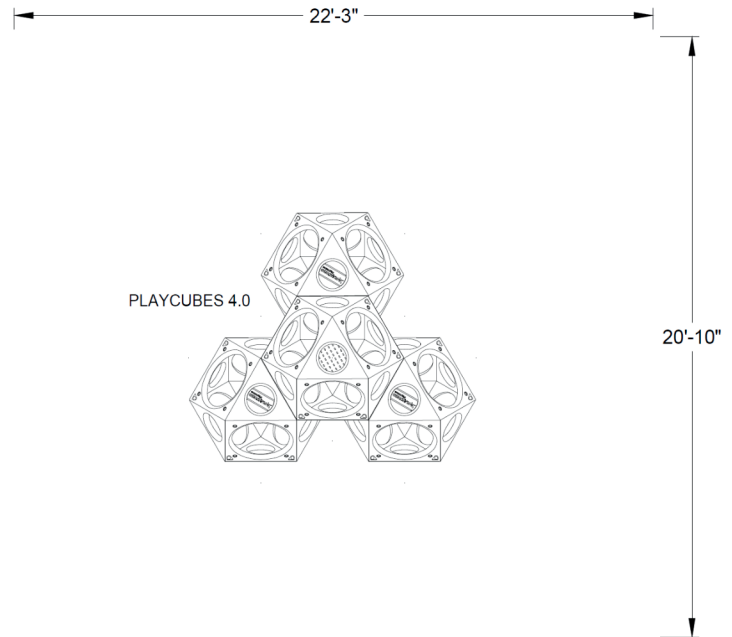

COMMUNITY + CONNECTION + ADVENTURE

▶ START YOUR ADVENTURE TODAY

1.800.669.2585

WWW.DAVEBANG.COM