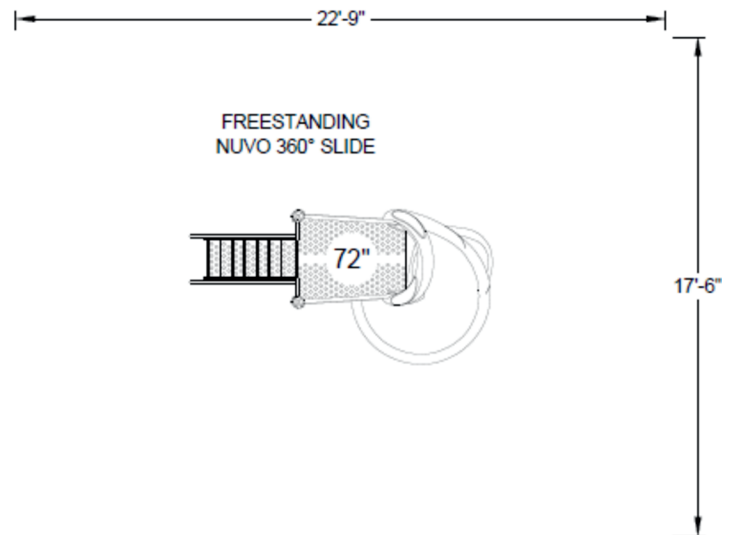

COMMUNITY + CONNECTION + ADVENTURE

▶ START YOUR ADVENTURE TODAY

1.800.669.2585

WWW.DAVEBANG.COM