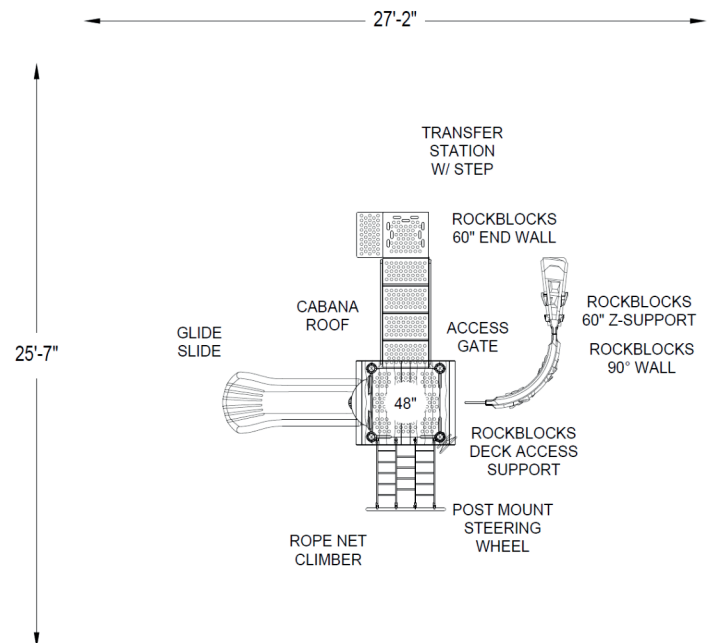

COMMUNITY + CONNECTION + ADVENTURE

▶ START YOUR ADVENTURE TODAY

1.800.669.2585

WWW.DAVEBANG.COM