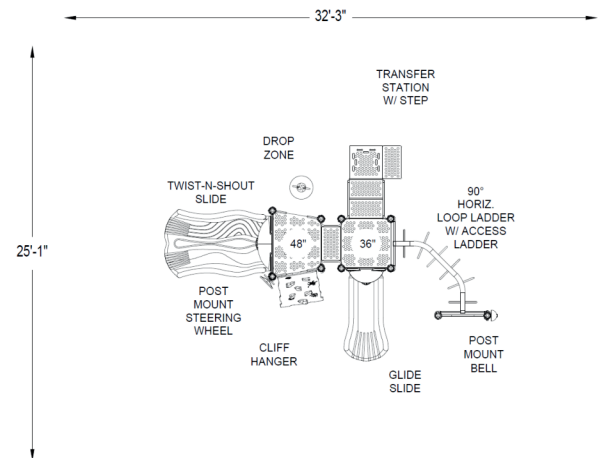

COMMUNITY + CONNECTION + ADVENTURE

▶ START YOUR ADVENTURE TODAY

1.800.669.2585

WWW.DAVEBANG.COM