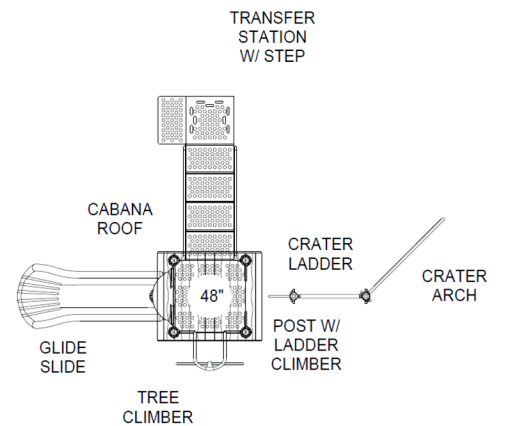

\*Pricing does not include taxes, shipping, or installation

\*\* Colors shown are as is and cannot be changed

23'-6"

29'-10"

**COMMUNITY + CONNECTION + ADVENTURE**

▶ START YOUR ADVENTURE TODAY

1.800.669.2585