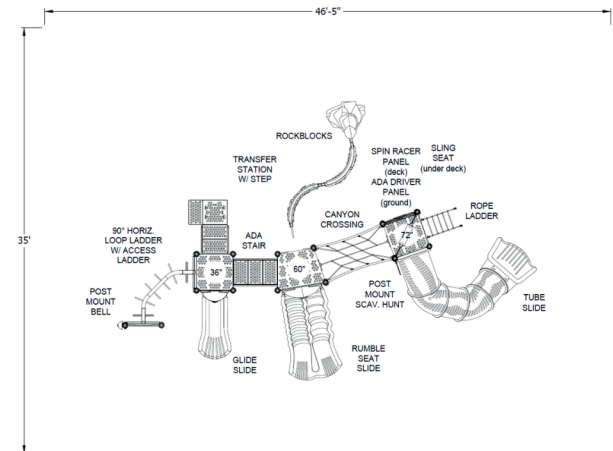

COMMUNITY + CONNECTION + ADVENTURE

▶ START YOUR ADVENTURE TODAY

1.800.669.2585

WWW.DAVEBANG.COM