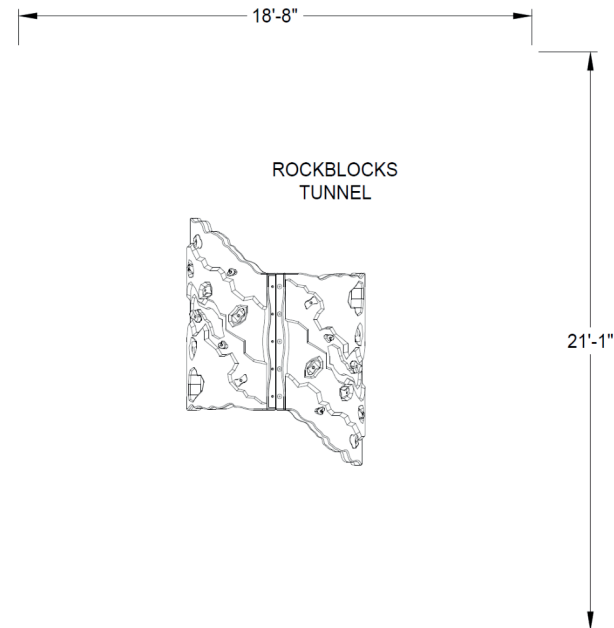

COMMUNITY + CONNECTION + ADVENTURE

▶ START YOUR ADVENTURE TODAY

1.800.669.2585

WWW.DAVEBANG.COM