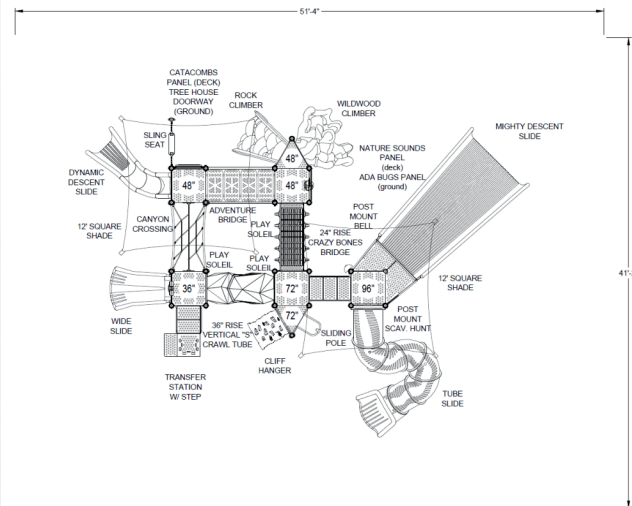

COMMUNITY + CONNECTION + ADVENTURE

▶ START YOUR ADVENTURE TODAY

1.800.669.2585

WWW.DAVEBANG.COM