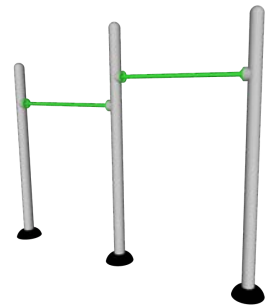

DAPB

WC Accessible Arm/Foot Wheel

**Does Not Require Impact Attenuating Surfacing*

DC

WC Accessible Chest Press/Lat Combo

**Does Not Require Impact Attenuating Surfacing*

DTCS

WC Accessible T'ai Chi Spinners

**Does Not Require Impact Attenuating Surfacing*

CUB

WC Accessible 2-Person Pull-Up Bars

**Requires Impact Attenuating Surfacing*
Fall Height: 75"

Adjustable Resistance

RS
Stepper

**Does Not Require Impact
Attenuating Surfacing*