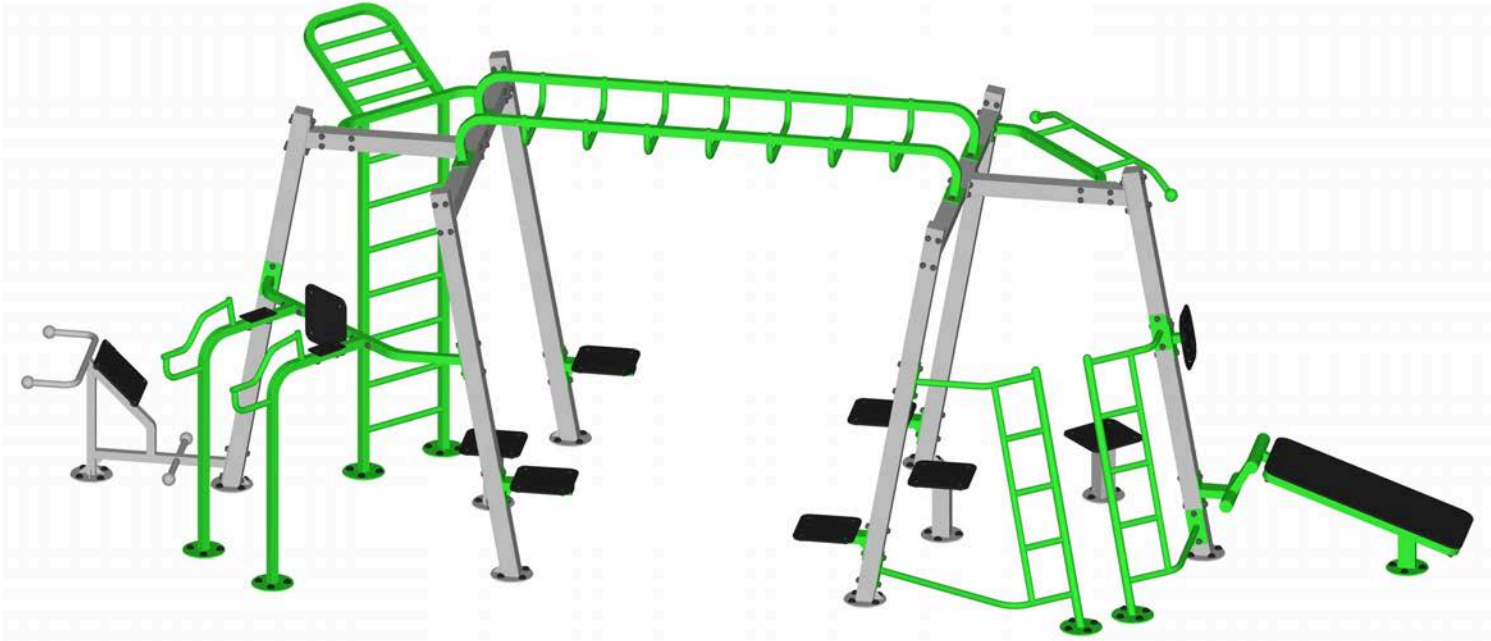

RSS
Squat Machine

**Does Not Require Impact
Attenuating Surfacing*

RSP
Vertical Press

**Does Not Require Impact
Attenuating Surfacing*

RCP
Chest Press

**Does Not Require Impact
Attenuating Surfacing*

RTP
Tricep Press

**Does Not Require Impact
Attenuating Surfacing*

**Requires Impact Attenuating Surfacing*
Fall Height: 102"

11

Stations

Variable Push-Up Station | (4) Step-Up Platforms
Overhead Climber | Knee Lift/Dip Station | Back Extension
Decline Sit-Up Bench | Variable Pull-Up | Swedish Ladder