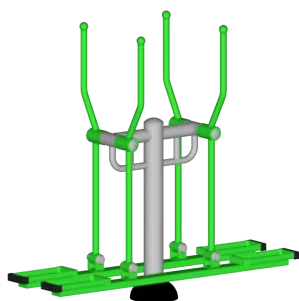

DAW

2-Person Air Walker

**Does Not Require Impact Attenuating Surfacing*

B

Fitness Bike

**Does Not Require Impact Attenuating Surfacing*

DCCS

2-Person Cross Skier

**Does Not Require Impact Attenuating Surfacing*

ECT

Elliptical

**Does Not Require Impact Attenuating Surfacing*

SWR

Rowing Machine

**Does Not Require Impact Attenuating Surfacing*

PUDS

Push-Up / Dip Station

**Does Not Require Impact Attenuating Surfacing*

SSUB

Sit-Up Bench

**Does Not Require Impact Attenuating Surfacing*

TS

Twist & Step

**Does Not Require Impact Attenuating Surfacing*