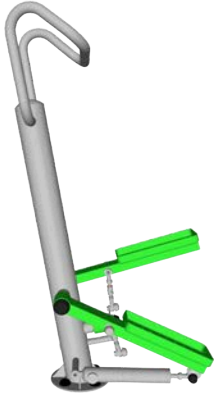

**Does Not Require Impact Attenuating Surfacing*

CUB

WC Accessible 2-Person Pull-Up Bars

**Requires Impact Attenuating Surfacing*
Fall Height: 75"

Adjustable Resistance

RS
Stepper

**Does Not Require Impact
Attenuating Surfacing*

RSS
Squat Machine

**Does Not Require Impact
Attenuating Surfacing*

RSP
Vertical Press

**Does Not Require Impact
Attenuating Surfacing*

RCP
Chest Press

**Does Not Require Impact
Attenuating Surfacing*

RTP
Tricep Press