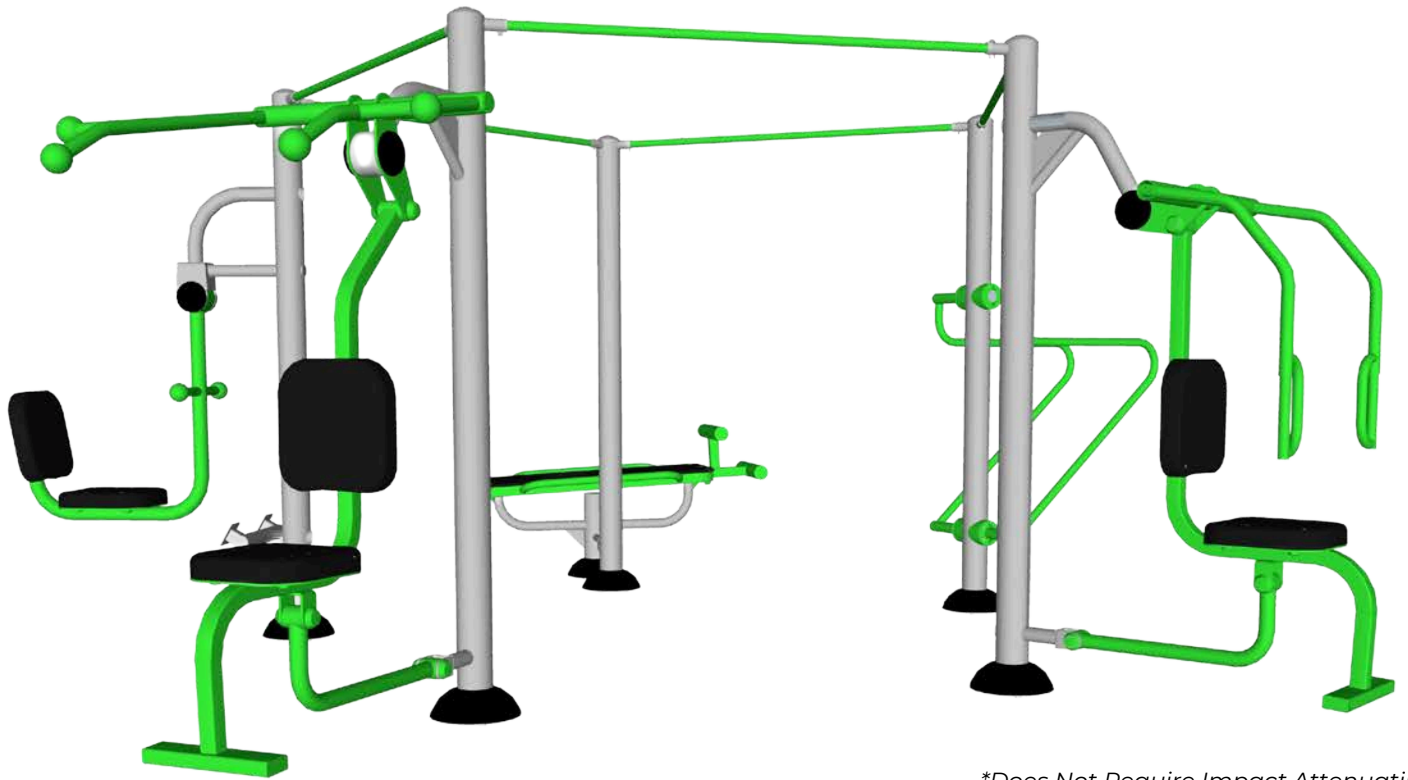

Limited Space?

CP1
CagePod-1

**Requires Impact Attenuating Surfacing*
Fall Height: 84"

CP2
CagePod-2

**Requires Impact Attenuating Surfacing*
Fall Height: 102"

ExoPod

**Does Not Require Impact Attenuating Surfacing*