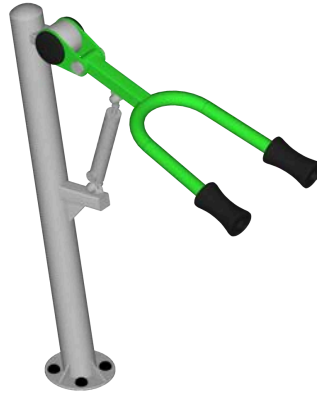

**Does Not Require Impact Attenuating Surfacing*

CUB

WC Accessible 2-Person Pull-Up Bars

**Requires Impact Attenuating Surfacing*
Fall Height: 75"

Adjustable Resistance

RS
Stepper

**Does Not Require Impact
Attenuating Surfacing*

RSS
Squat Machine

**Does Not Require Impact
Attenuating Surfacing*

RSP
Vertical Press

**Does Not Require Impact
Attenuating Surfacing*

RCP
Chest Press

**Does Not Require Impact
Attenuating Surfacing*

RTP
Tricep Press