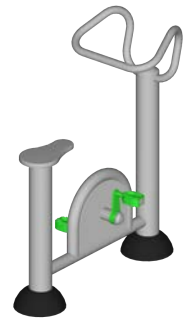

FUNCTIONALITY

- Single stations to Cage designs, to create the perfect outdoor fitness park for your community.

4PC

4-Person Combo

**Does Not Require Impact Attenuating Surfacing*

AW

Air Walker

**Does Not Require Impact Attenuating Surfacing*

DAW

2-Person Air Walker

**Does Not Require Impact Attenuating Surfacing*

B

Fitness Bike

**Does Not Require Impact Attenuating Surfacing*

DCCS

2-Person Cross Skier

**Does Not Require Impact Attenuating Surfacing*

ECT

Elliptical

**Does Not Require Impact Attenuating Surfacing*

SWR

Rowing Machine

**Does Not Require Impact Attenuating Surfacing*

PUDS