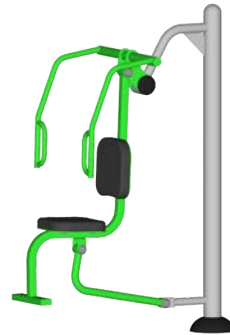

Push-Up / Dip Station

**Does Not Require Impact Attenuating Surfacing*

SSUB

Sit-Up Bench

**Does Not Require Impact Attenuating Surfacing*

TS

Twist & Step

**Does Not Require Impact Attenuating Surfacing*

BE

Back Extension

**Does Not Require Impact Attenuating Surfacing*

SLP

2-Person Leg Press

**Does Not Require Impact Attenuating Surfacing*

PDC

Lat Pull Down

**Does Not Require Impact Attenuating Surfacing*

SCP

Chest Press

**Does Not Require Impact Attenuating Surfacing*

BB

Balance Beams

**Requires Impact Attenuating Surfacing*
Fall Height: 16"

Wheelchair Accessible