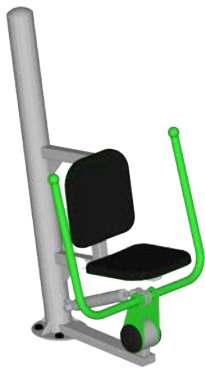

**Does Not Require Impact Attenuating Surfacing*

CUB

WC Accessible 2-Person Pull-Up Bars

**Requires Impact Attenuating Surfacing*
Fall Height: 75"

Adjustable Resistance

RS
Stepper

**Does Not Require Impact
Attenuating Surfacing*

RSS
Squat Machine

**Does Not Require Impact
Attenuating Surfacing*

RSP
Vertical Press

**Does Not Require Impact
Attenuating Surfacing*

RCP
Chest Press

**Does Not Require Impact
Attenuating Surfacing*

RTP
Tricep Press