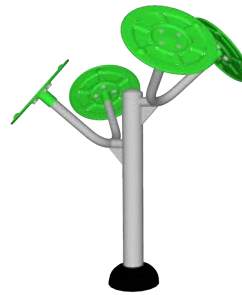

**Does Not Require Impact Attenuating Surfacing*

SCP

Chest Press

**Does Not Require Impact Attenuating Surfacing*

BB

Balance Beams

**Requires Impact Attenuating Surfacing*
Fall Height: 16"

Wheelchair Accessible

DAPB

WC Accessible Arm/Foot Wheel

**Does Not Require Impact Attenuating Surfacing*

DC

WC Accessible Chest Press/Lat Combo

**Does Not Require Impact Attenuating Surfacing*

DTCS

WC Accessible T'ai Chi Spinners

**Does Not Require Impact Attenuating Surfacing*

CUB

WC Accessible 2-Person Pull-Up Bars

**Requires Impact Attenuating Surfacing*
Fall Height: 75"

Adjustable Resistance

RS
Stepper

**Does Not Require Impact
Attenuating Surfacing*