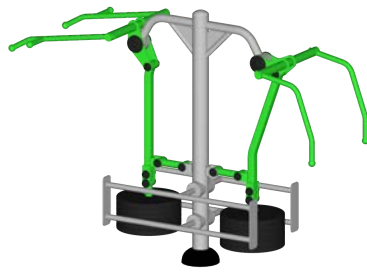

DC

WC Accessible Chest Press/Lat Combo

*Does Not Require Impact Attenuating Surfacing