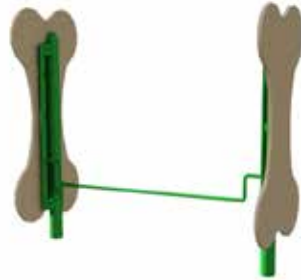

Case (10 Rolls, 200 per roll)
14" x 6" x 8.25", 12.5 lbs

Teeter Totter

96" L x 17" W x 21" H, 132 lbs.

Stepping Riser

78" L x 12" W x 15" H, 57 lbs.

Starter Platform

38" L x 38" W x 12" H, 79 lbs.

Hoop Jump

54" W x 62" H, 55 lbs.

Pet Fountain

31" L x 26" W x 39" H, 117 lbs.

Fire Hydrant

25" H x 13.5" W, 49 lbs.

Ramp and Steps

163" L x 25" W x 45" H, 189 lbs.

6-foot Bench
(in-ground mount)
72" L x 26" W x 30.46" H, 150 lbs.

Leash Post
23" L x 23" W x 39" H, 26 lbs.

Welcome/Rules Sign
24" L x 4" W x 78" H, 77 lbs.

Adjustable Jump
37" L x 26" W x 11" H, 51 lbs.

Trash Receptacle
30"H x 22W", 102 lbs.

Dog Park Kits Big to small. Great values!