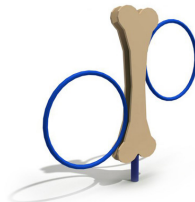

## AGILITY

**ADVENTURE PEAK**  
123" L x 17" W x 71" H  
130 lbs

**HOOP JUMP**  
54" W x 62" H  
55 lbs

**ADJUSTABLE JUMP**  
37" L x 26" W x 11" H  
51 lbs

**TUNNEL RUN**  
43" L x 33" W x 41" H  
90 lbs