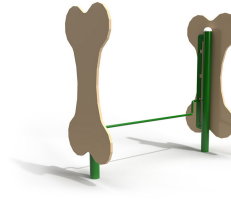

## AGILITY

**ADVENTURE PEAK**  
123" L x 17" W x 71" H  
130 lbs

**HOOP JUMP**  
54" W x 62" H  
55 lbs

**ADJUSTABLE JUMP**  
37" L x 26" W x 11" H  
51 lbs

**TUNNEL RUN**  
43" L x 33" W x 41" H  
90 lbs

## AGILITY Progressively Challenging

**STEPPING RISER**  
78" L x 12" W x 15" H  
57 lbs

**STEPPING CLUSTER**  
115" L x 15" H  
77 lbs

**RAMP AND STEP**  
163" L x 25" W x 45" H  
189 lbs

**SKY CROSSING**  
210" L x 17" W x 31" H  
194 lbs