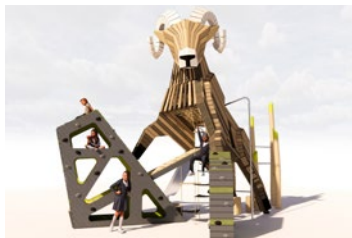

Habitat Restoration

Earthscape provides technical leadership for local habitat and reforestation projects that return former waste lands to forest and wetland.

One-for-One

Through local initiatives and in partnership with One Tree Planted, Earthscape plants a minimum of one tree for every tree used in our production process. In the past year, we planted more than 6300 trees.

3D MODELS

Computer-generated 3D models allow our designers and engineers to manipulate playground elements according to site conditions to further refine concepts. The models enable our designers to test ideas and communicate design intentions.